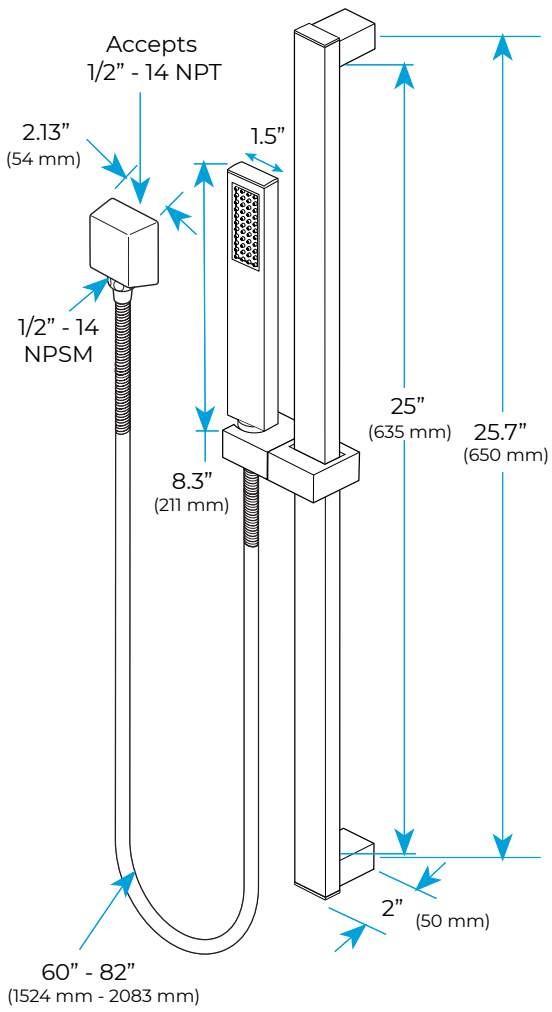

# 22" LED BRUSHED GOLD DIGITAL WALL MOUNT WATERFALL RAINFALL SHOWER SYSTEM WITH SQUARE HANDHELD SHOWER SPECIFICATIONS

## Shower Head

## Hand Shower

Flow Rate: 2.0 GPM / 7.6 LPM

Flow Rate: 2.5 GPM / 9.5 LPM (rain Shower)

## Mixer Connections

All dimensions and specifications are nominal and may vary. Use actual products for accuracy in critical situations.