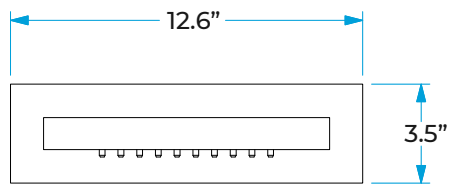

# 22" LED BRUSHED GOLD DIGITAL WALL MOUNT WATERFALL RAINFALL SHOWER SYSTEM WITH SQUARE HANDHELD SHOWER SPECIFICATIONS

## Shower Head

## Hand Shower

Flow Rate: 2.0 GPM / 7.6 LPM

Flow Rate: 2.5 GPM / 9.5 LPM (rain Shower)

## Mixer Connections

All dimensions and specifications are nominal and may vary. Use actual products for accuracy in critical situations.