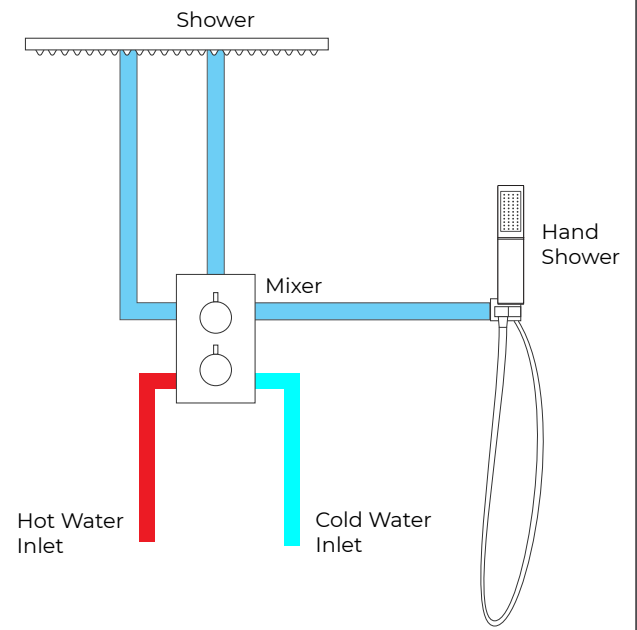

## Shower Head

## Hand Shower

Flow Rate: 2.0 GPM / 7.6 LPM

Flow Rate: 2.5 GPM / 9.5 LPM (rain Shower)

## Mixer Connections

All dimensions and specifications are nominal and may vary. Use actual products for accuracy in critical situations.