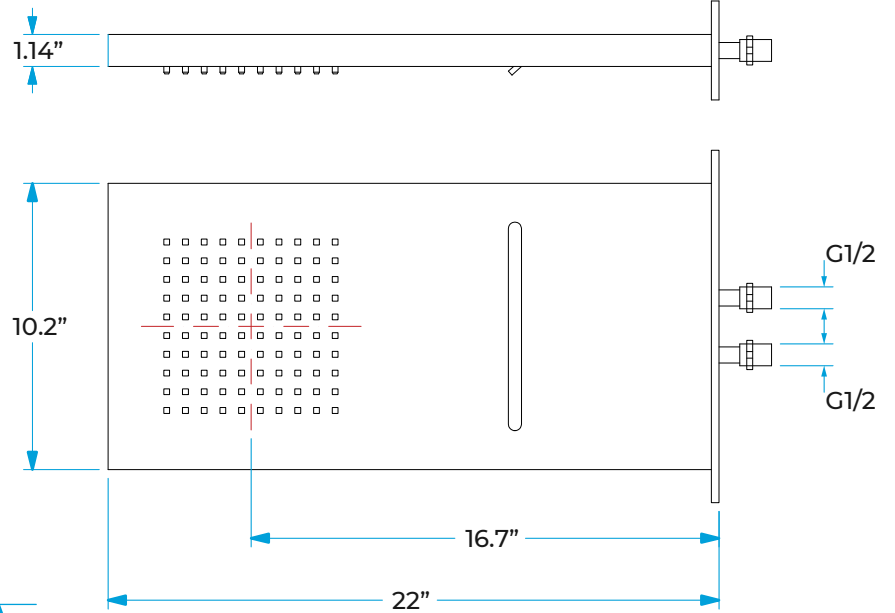

# 22" LED BRUSHED GOLD DIGITAL WALL MOUNT WATERFALL RAINFALL SHOWER SYSTEM WITH SQUARE HANDHELD SHOWER SPECIFICATIONS

## Shower Head

## Hand Shower

Flow Rate: 2.0 GPM / 7.6 LPM

Flow Rate: 2.5 GPM / 9.5 LPM (rain Shower)

## Mixer Connections

All dimensions and specifications are nominal and may vary. Use actual products for accuracy in critical situations.